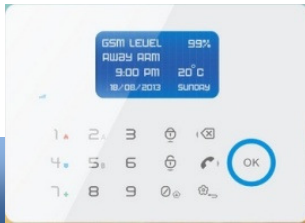

Smart Alarm System Specifications

FEATURES Specifications

LCD Screen	Professional blue LCD display , 4 line message
Sensitive Touchpad Design	Special touchpad design, with backlit for night usage. Three quick-icon for emergency alarm, special anti-false alarm design
Automatically Arm/Disarm	Allowing user to set time for arm/disarm system automatically for every day. No need to Arm/Disarm manually, smart function to bring flexibility
Quad-band GSM Cellular Communicator	Equipped with Quad-band GSM cellular communicator (850/900/1800/1900MHz), working in any countries with GSM network coverage. Works with SIM card
Voice Memo, Speed dialing	Special voice memo function, allow user to record and playback 10 seconds voice memo. Two quick-icon for fast speed dialing function. Bring the user-intuitive experience for the operation.
Two-way voice talk	Built-in microphone and speaker, allowing two-way voice communication. After insert an SIM card, it can be used as portable GSM cellphone, enjoy the high definition voice communication
Temperature monitoring	Equipped with sensitive thermometer sensor for temperature monitoring, can allow user set upper and lower point to monitor the temperature, sending SMS, and with relay output for controlling
Alarm notification	Via phone call or SMS, or ADEMCO Contact ID Protocol
Build-in Siren	Yes
Support Wireless Siren	Yes
Support wireless LCD/LED keypad	Yes
Extra SMS phone number for system's status	Yes
Alarm memo, entry delay, exit delay	Yes
Hybrid alarm	30 wireless zones, 4 hardwired zones. Advanced zone attribute, user-friendly zone names
SMS alert	When system: Arm/disarmed, sensor's low battery, AC power failure, phone line disconnect
Alarm log	100 alarm log
Remote two way intercom	Yes
Calendar, Five personal emergency phone number	Yes
One central monitoring station phone number	Yes
Reset factory default	Yes
Backup battery	Rechargeable battery, last more than 24 hours
Work with IP camera	Motion detection trigger. Onboard microSD recording. Alarm arm/disarm scheduler. Trigger input from other devices. Trigger pass-through and Alarm out to link multiple IPCams or other systems. Image upload to remote FTP server. Image upload through email. WiFi (802.11) and Ethernet compatible. Software available for PC. Android, iOS. Viewable and configurable with Internet Explorer or Firefox web browser. Remotely aimed with browser or software interface

SafeRUS Inc. reserves the right to update information contained in this document without prior notice. Please contact us for the most up-to-date information.

SAFERUS, INC.

SAFERUS, INC.

1580 Oakland Road Suite C214

Tel: 408-907-2957

Fax: 408-907-2958