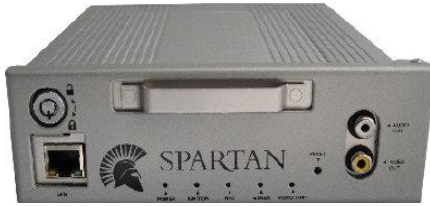

SafeRUS

Mobile DVR's

OVERVIEW

The **Spartan** Mobile Digital Video Recorder (mDVR) is a compact, light-weight, and ruggedized surveillance system, designed for Light-Rail, Transit, and a wide variety of mobile, industrial-grade fleet applications.

The unit is equipped with 4 camera inputs (4 video & 4 audio, including independent line power for each), 8 sensor inputs, and an optional wireless network interface.

Built tough and full of features, the Spartan is a solid and reliable solution for your mobile, remote surveillance, incident response and risk & liability management needs.

mDVR

Spartan

**mobile
digital video
surveillance
system**

KEY FEATURES

- Ruggedized enclosure to protect critical data and maximize system operating life
- Rugged enclosure, heated removable Hard Disk Drive (HDD) provides the highest resistance to shock, vibration, and dust-resistance thanks to having no ventilation fan
- Embedded Linux Operating System with proprietary algorithm for maximum file system reliability and system efficiency. Superior data compression maximizes storage
- Optional external HandsFree™ wireless module for remote access and real time monitoring and labor-saving automatic video retrieval
- Can support total 48fps at 720x480 resolutions
- Daily system health reports to office server (requires HandsFree™ wireless option)
- Supports live interior/exterior views and back-up camera.